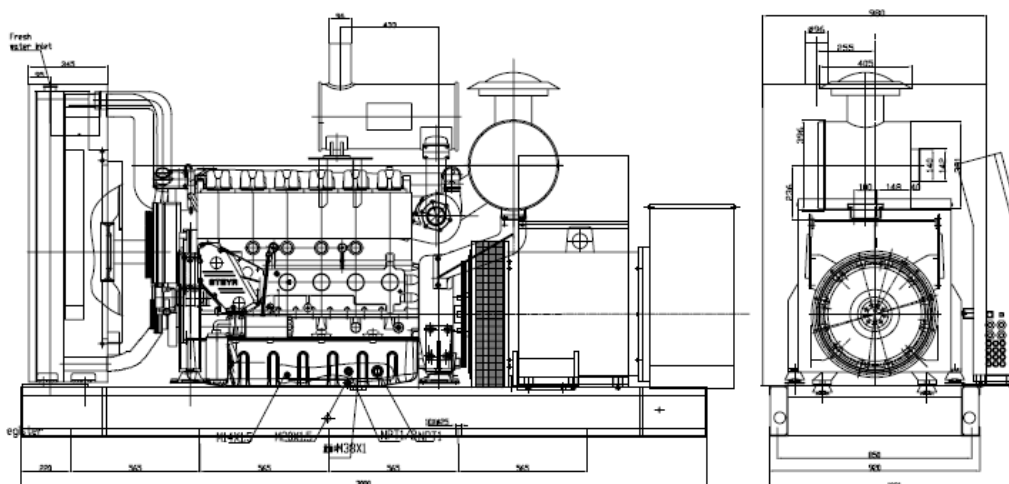

### Engine Specifications

<b>Engine Make &amp; Model</b>	<b>Weichai WD12CD288E10(50HZ)</b>
Rated Speed	1500 rpm
Prime Power	288 kW
Bore & Stroke	126x155 mm
Displacement	11.596
Cylinder Number	6
Fuel System	Mechanical Pump
Governor Method	Electronic
Aspiration	Turbocharged and aftercooled
Starting Method	24V electric starter and Air starter

## Dimensions

	<b>Length</b>	<b>Width</b>	<b>Height</b>	<b>Weight</b>
<b>CCFJ250Y-W*</b>	3070 mm	1100mm	1710 mm	2460kg